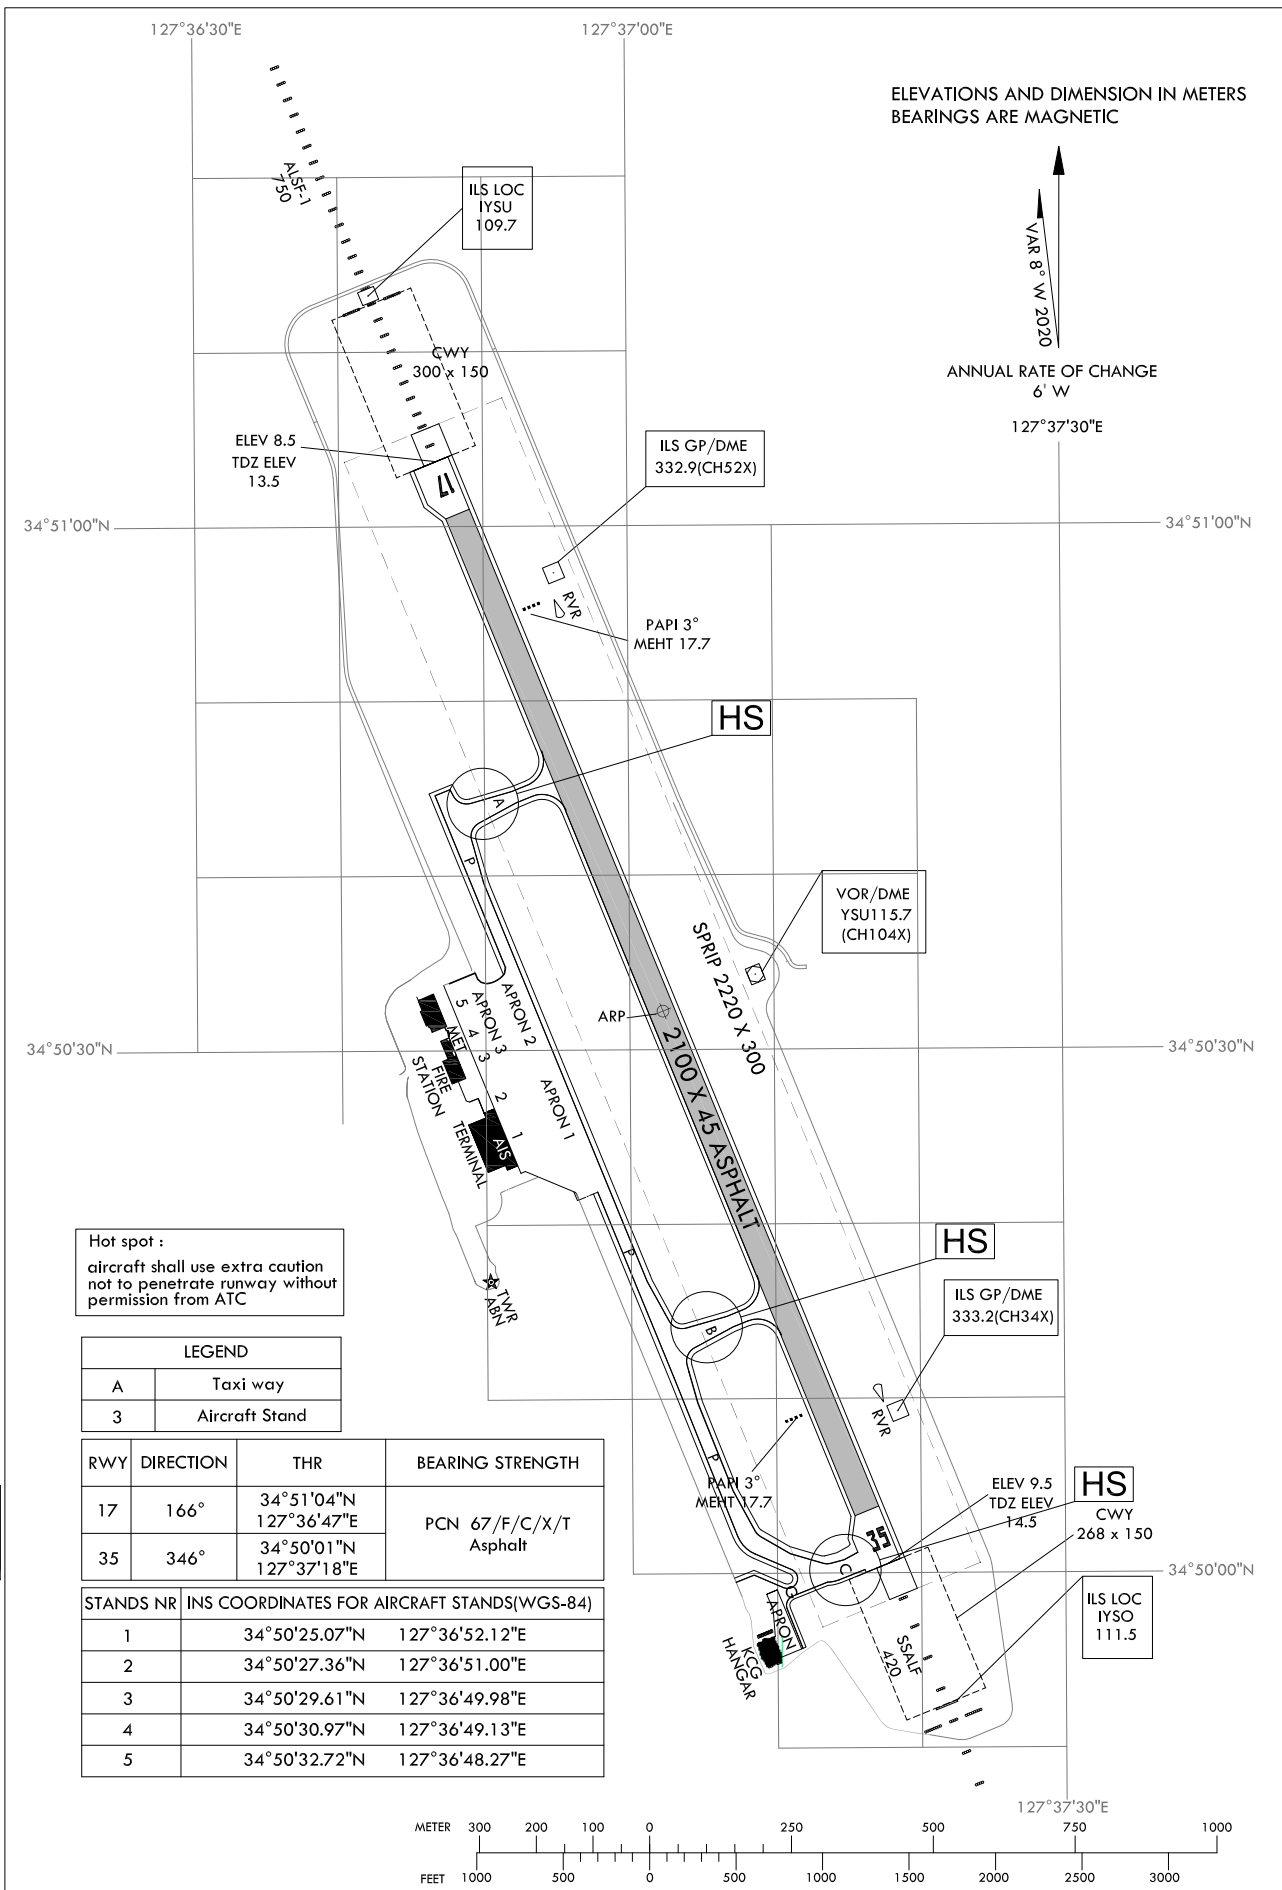

**AERODROME
CHART - ICAO**

34°50'32" N
127°37'02" E

ELEV **16** m

TWR 122.5
GND 118.525

YEOSU / Yeosu

Change : Information of RWY direction(165° → 166° and 345° → 346°).

LIGHTING AND
MARKING CHART

YEOSU / Yeosu

MARKING AIDS RWY 17/35 AND EXIT TWY

LIGHTING AIDS RWY 17/35 AND EXIT TWY